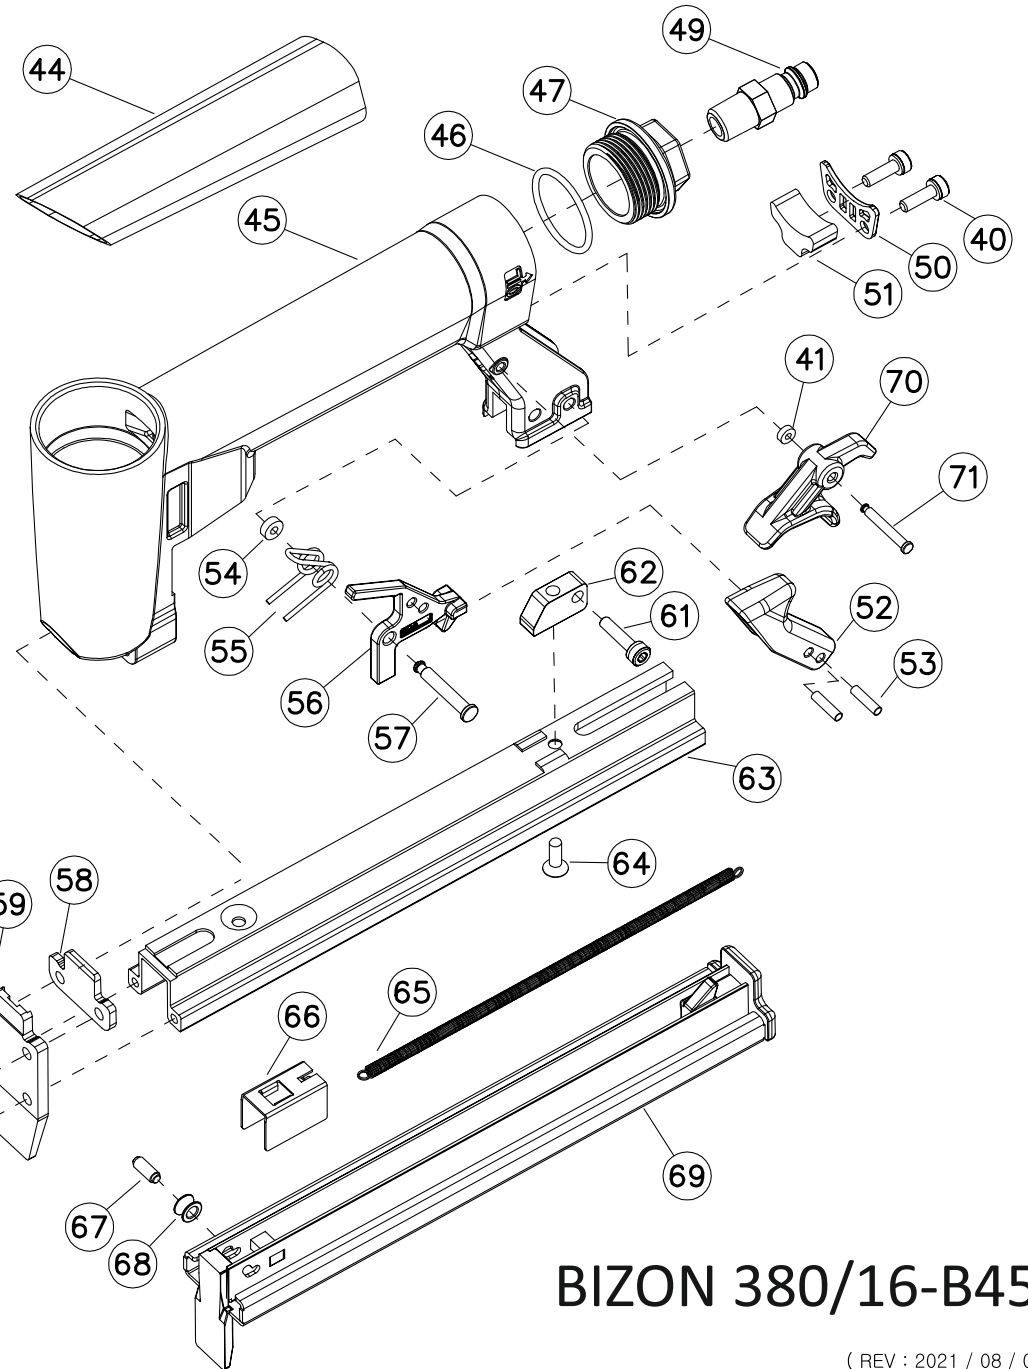

AUTO FIRE STAPLER

BIZON 380/16-B45A