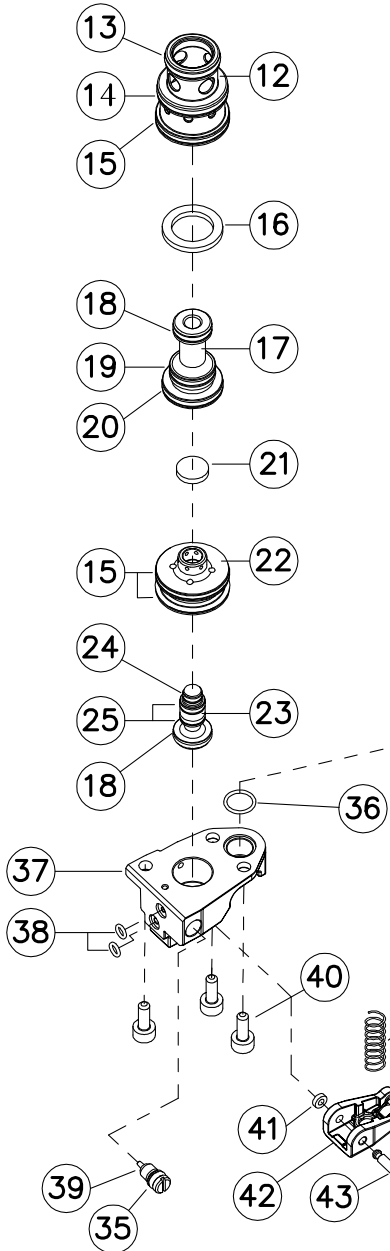

AUTO FIRE STAPLER

BIZON 380/16-B45A