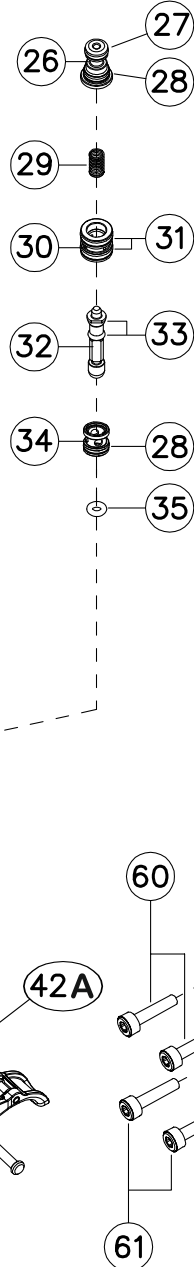

AUTO FIRE STAPLER

BIZON 380/16-B45A