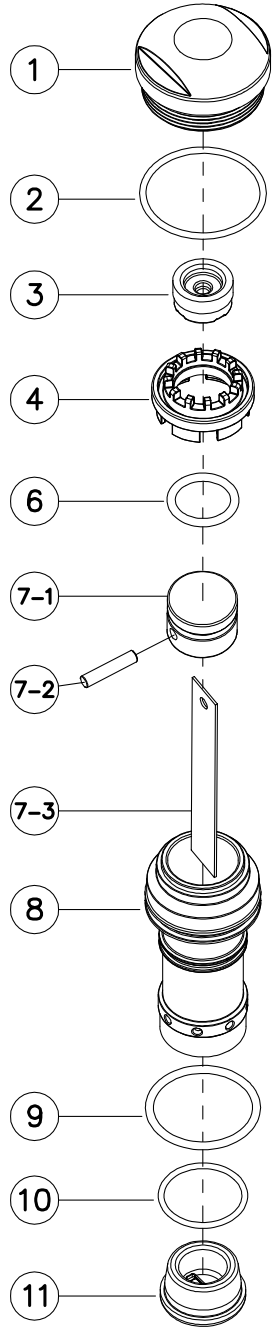

AUTO FIRE STAPLER

BIZON 380/16-B45A